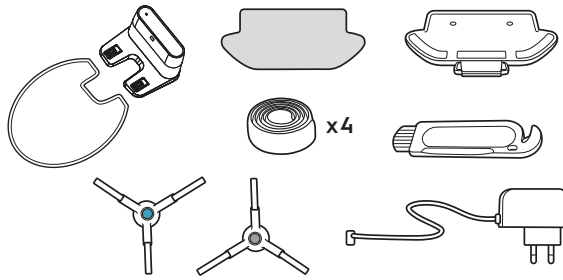

For control according to international standards, please visit:
www.electrolux.com/rvc-supplementary

ER61UW1DB

 **USE ONLY :**

 DS-ER71	 DBS012A-2000600G or BLJ15L200060P-V
--	--

what are in box

GET IT ON
Google Play